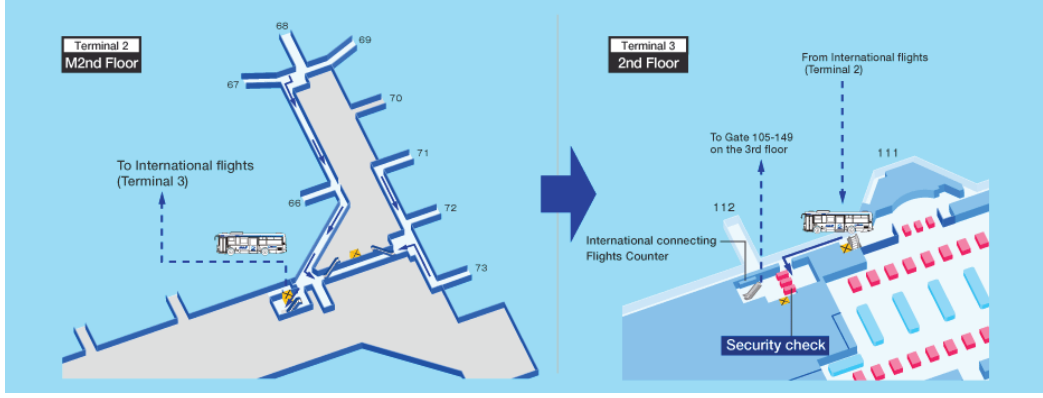

Connecting between International Flights

Elevator	Information	Currency exchange	ATM
Smoking Room	Railway	Monorail	Toilet
Lactation room	Telephone	Coin Lockers	Bus
Taxi	Boat	Passengers arriving at Haneda Airport	

Connecting within Terminal 2

Follow the indications for International Connecting Flights (Terminal 2) and proceed to the security check.

Connecting from Terminal 2 to Terminal 3

Follow the indications for International Connecting Flights (Terminal 3) and proceed to the shuttle bus stop. After arriving at the terminal, please proceed to the security check.

Connecting within Terminal 3

Follow the indications for International Connecting Flights (Terminal 3) and proceed to the security check.

Connecting from Terminal 3 to Terminal 2

Follow the indications for International Connecting Flights (Terminal 2) and proceed to the shuttle bus stop. After arriving at the terminal, please proceed to the security check.

Connecting from Terminal 2 (Domestic) to Terminal 3 (International)

Follow the indications for International Transfers (Terminal 3) and proceed to Terminal 3 on the shuttle bus for connecting passengers. The bus will arrive at the 1st floor of Terminal 3. Proceed to the 3rd floor departures lobby and then go through the security checkpoint.