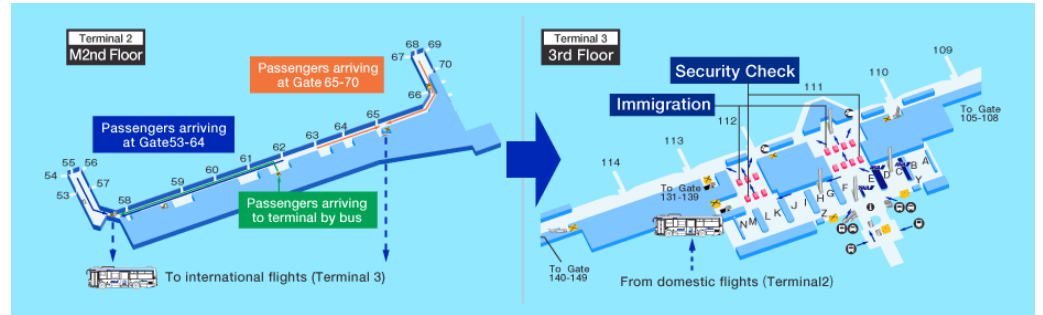

Connecting within Terminal 3

Follow the indications for International Connecting Flights (Terminal 3) and proceed to the security check.

Connecting from Terminal 3 to Terminal 2

Follow the indications for International Connecting Flights (Terminal 2) and proceed to the shuttle bus stop. After arriving at the terminal, please proceed to the security check.

Connecting from Terminal 3 (International) to Terminal 2 (Domestic)

Collect any checked baggage at baggage claim and re-check your baggage at the domestic transit counter. After going through the security checkpoint for domestic flights, please proceed to Terminal 2 using the shuttle bus for connecting passengers.

Connecting within Terminal 2 (Domestic to International)

Follow the indications for International Connecting flights (Terminal 2) and take the elevator up to the 3rd floor of departure lobby. Then go through the security check.

Connecting from Terminal 2 (Domestic) to Terminal 3 (International)

Follow the indications for International Transfers (Terminal 3) and proceed to Terminal 3 on the shuttle bus for connecting passengers. The bus will arrive at the 1st floor of Terminal 3. Proceed to the 3rd floor departures lobby and then go through the security checkpoint.