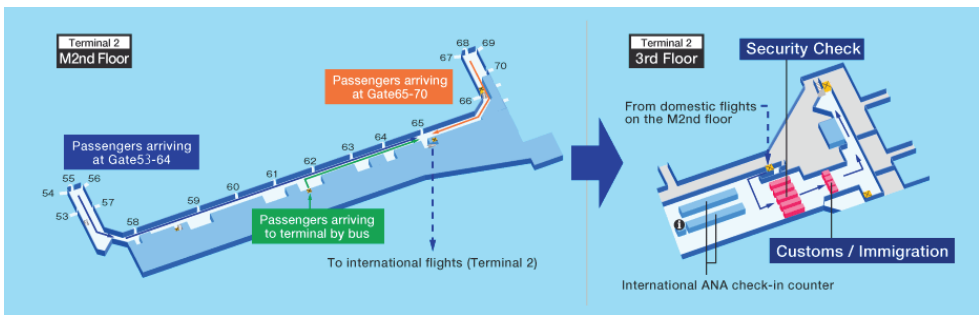

Connecting within Terminal 2 (Domestic to International)

Follow the indications for International Connecting flights (Terminal 2) and take the elevator up to the 3rd floor of departure lobby. Then go through the security check.