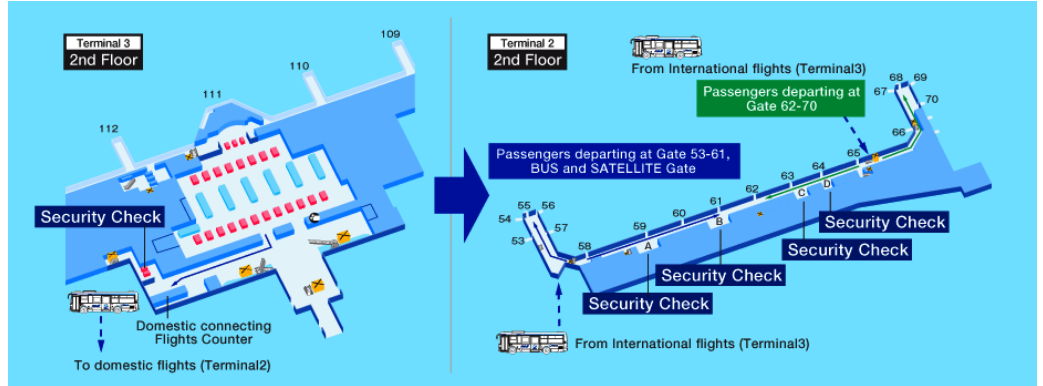

Connecting from Terminal 3 (International) to Terminal 2 (Domestic)

Collect any checked baggage at baggage claim and re-check your baggage at the domestic transit counter. After going through the security checkpoint for domestic flights, please proceed to Terminal 2 using the shuttle bus for connecting passengers.