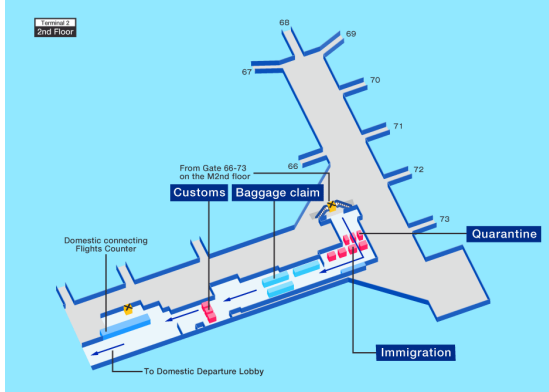

Connecting between International and Domestic Flights

Elevator	Information	Currency exchange	ATM
Smoking Room	Railway	Monorail	Toilet
Lactation room	Telephone	Coin Lockers	Bus
Taxi	Boat	Passengers arriving at Haneda Airport	

Connecting within Terminal 2 (International to Domestic)

Collect any checked baggage at baggage claim and re-check your baggage at the domestic transit counter. Then go through the security check for domestic flights.